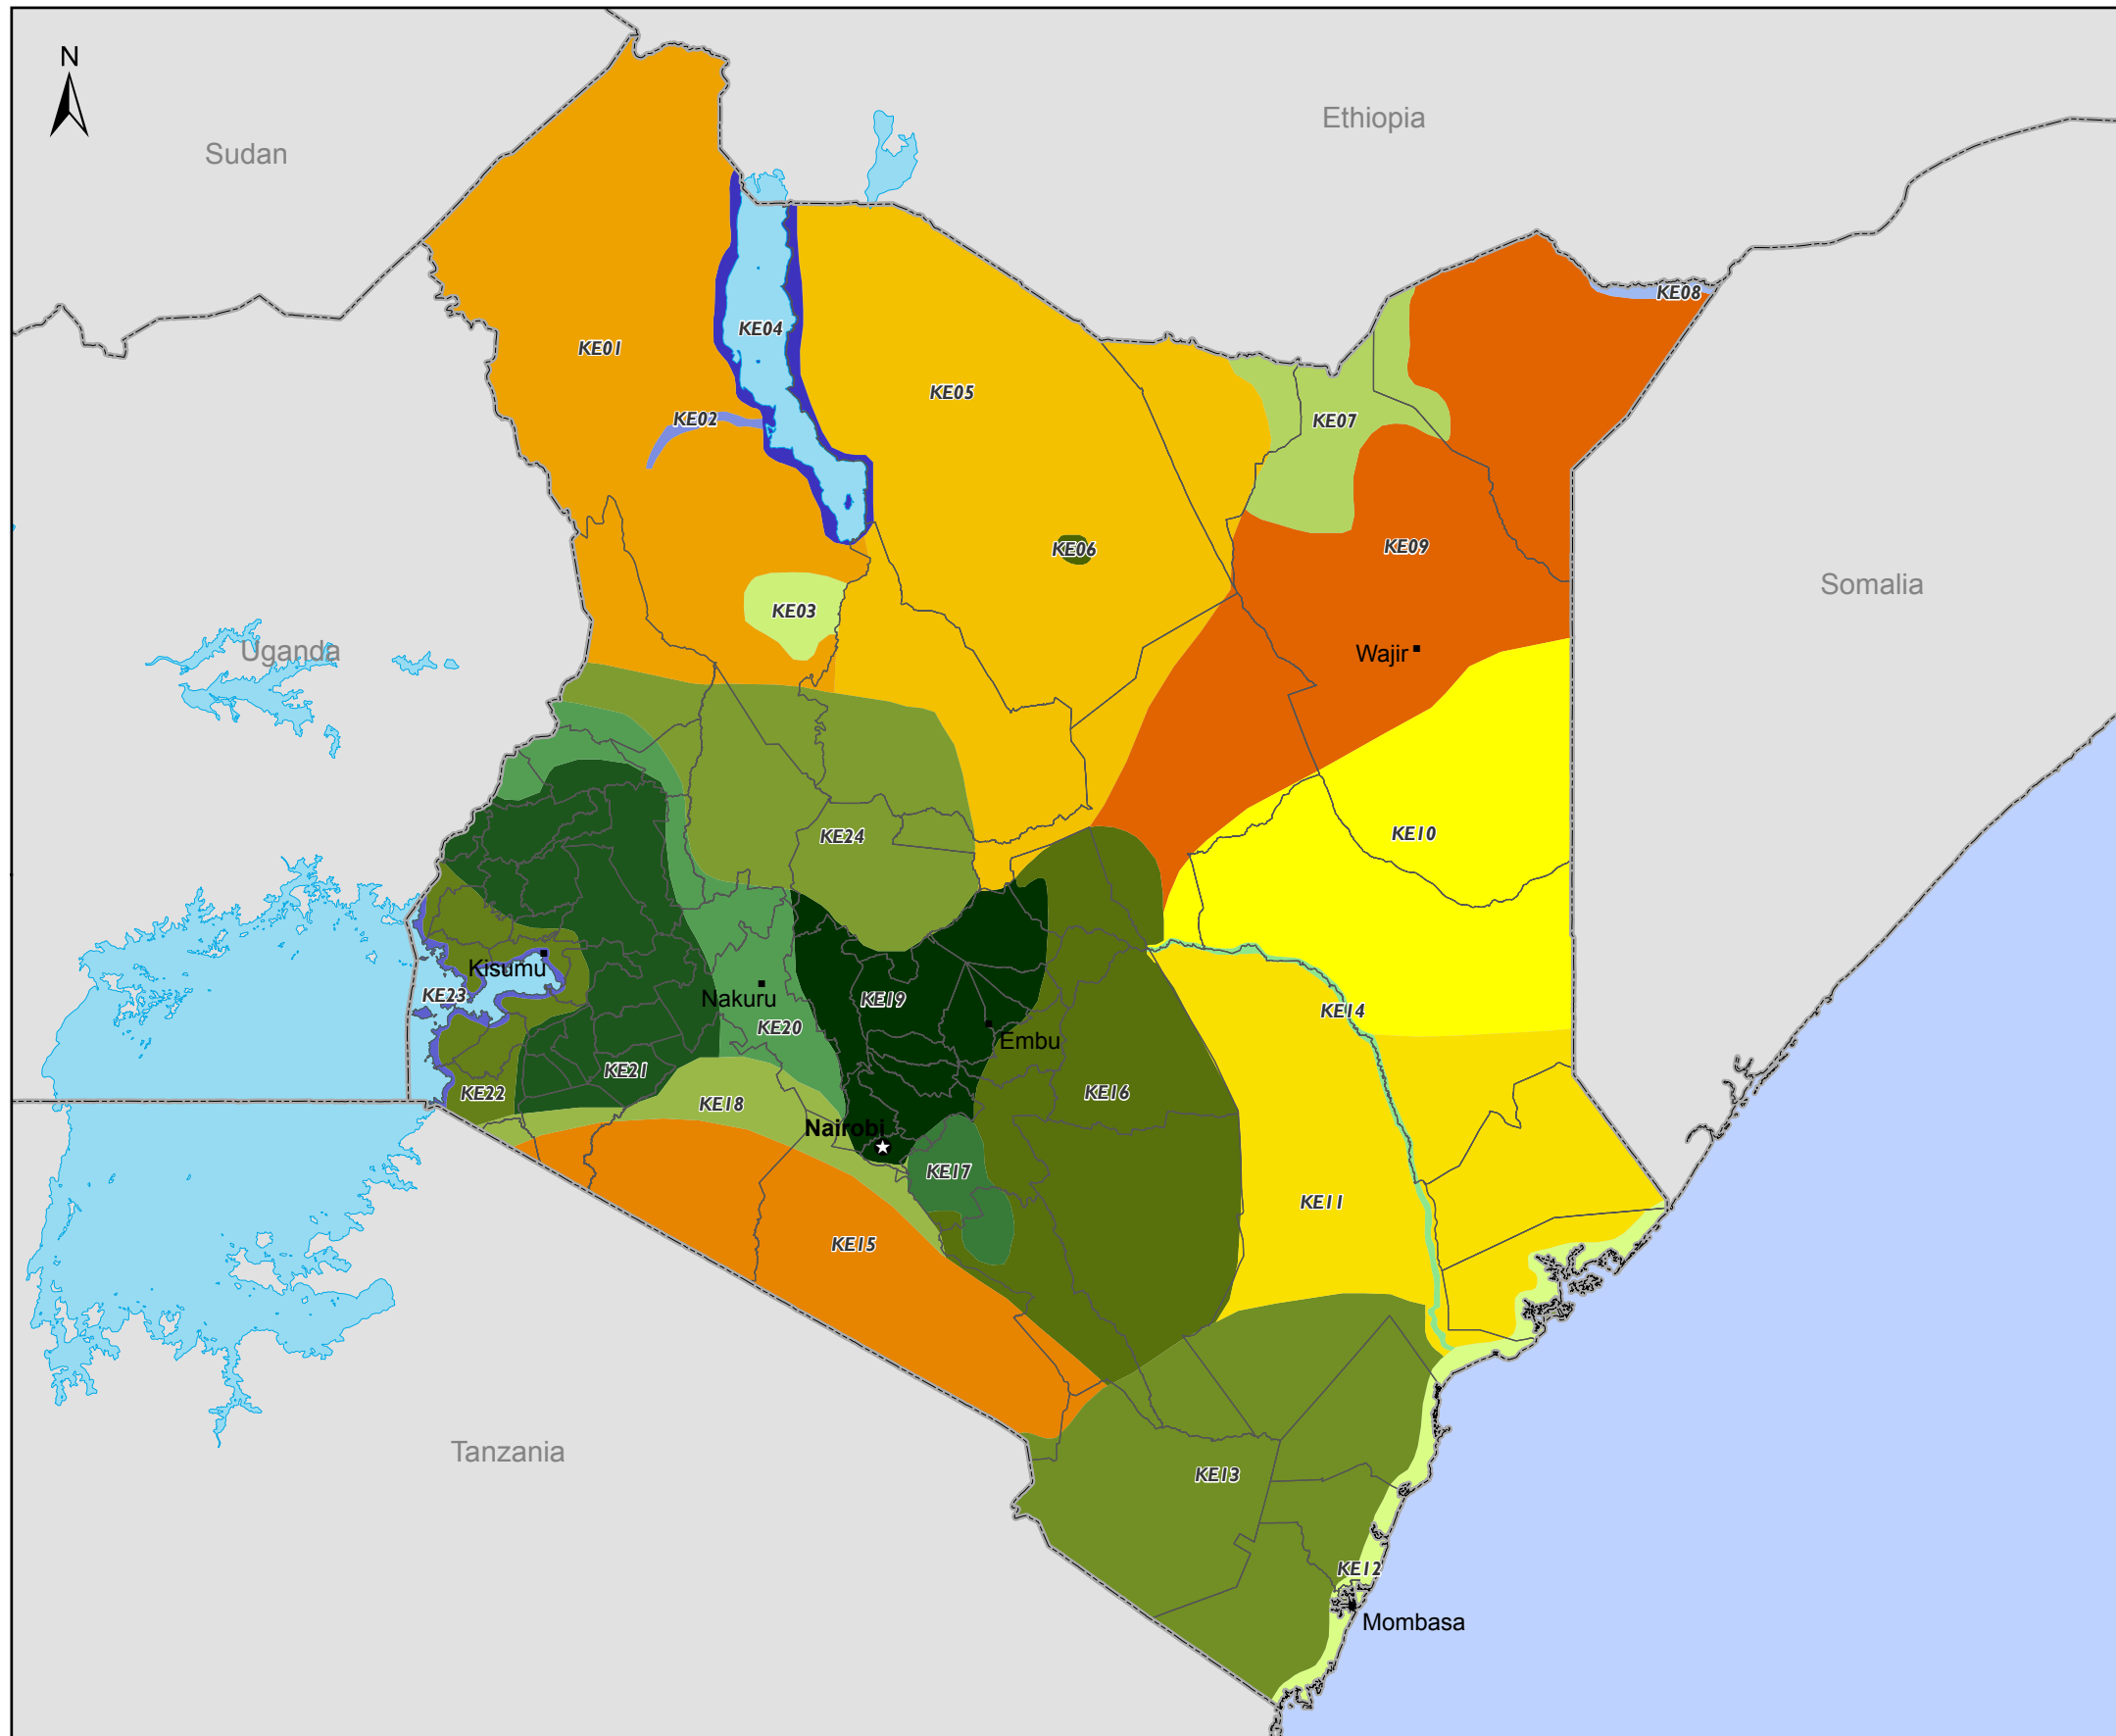

KENYA - GENERALIZED LIVELIHOOD ZONES, 2010

- KE01 - Northwestern Pastoral Zone
- KE02 - Turkwell Riverine Zone
- KE03 - Northwestern Agropastoral Zone
- KE04 - Lake Turkana Fishing Zone
- KE05 - Northern Pastoral Zone
- KE06 - Marsabit Marginal Mixed Farming Zone
- KE07 - Northeastern Agropastoral Zone
- KE08 - Manderia Riverine Zone
- KE09 - Northeastern Pastoral Zone
- KE10 - Eastern Pastoral Zone
- KE11 - Southeastern Pastoral Zone
- KE12 - Coastal Medium Potential Farming Zone
- KE13 - Coastal Marginal Agricultural Mixed Farming Zone
- KE14 - Tana Riverine Zone
- KE15 - Southern Pastoral Zone
- KE16 - Southeastern Marginal Mixed Farming Zone
- KE17 - Southeastern Medium Potential, Mixed Farming Zone
- KE18 - Southern Agropastoral Zone
- KE19 - Central Highlands, High Potential Zone
- KE20 - Western Medium Potential Zone
- KE21 - Western High Potential Zone
- KE22 - Western Lakeshore Marginal Mixed Farming Zone
- KE23 - Lake Victoria Fishing Zone
- KE24 - Western Agropastoral Zone

- International Boundaries
- Capital
- Districts
- Cities
- Lakes